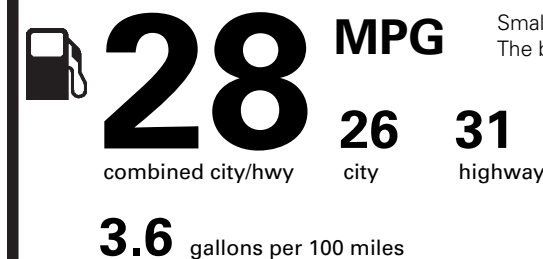

NO CHARGE

PRICE INFORMATION

BASE PRICE	\$28,605.00
TOTAL OPTIONS/OTHER	
TOTAL VEHICLE & OPTIONS/OTHER	28,605.00
DESTINATION & DELIVERY	1,245.00

EPA DOT Fuel Economy and Environment

Gasoline Vehicle

Fuel Economy

Small SUVs range from 16 to 120 MPG. The best vehicle rates 136 MPGe.

You save
\$250

in fuel costs over 5 years compared to the average new vehicle.

Annual fuel cost
\$1,450

Fuel Economy & Greenhouse Gas Rating (tailpipe only) Smog Rating (tailpipe only)